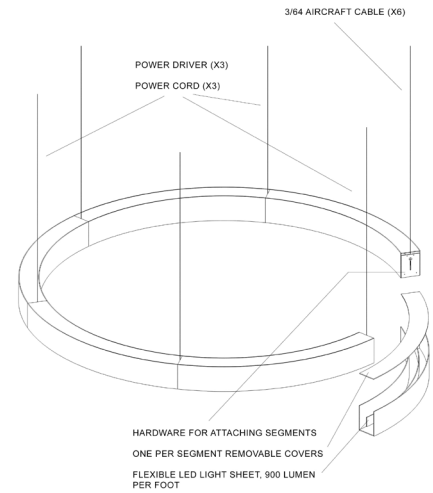

EOS

Description:

All acrylic circular ring fabricated in modular sections assembled with ease on location. 36" diameter fixtures are fabricated in 3 sections. 48" to 96" fixtures are fabricated in 4 sections. 120 inch fixtures are fabricated in 6 sections.

Body:

Highly durable and clean able acrylic. Unless otherwise specified EOS is fabricated in white acrylic with no decorative perimeter accent.

Illumination:

450 lm/ linear foot: Illuminates the outer perimeter of the fixture.

900 lm/ linear foot: Illuminates the inner and outer perimeter of the fixture

Body Dimension:

6" W by 8" H

LED: Flexible led sheeting available in 3700K, 3000K 3500K and 4000K

Drivers:

120-277V input , 0-10 V dimming.

Mounting options:

VS-CSF-CBL: Aircraft cables run vertically to the ceiling.Driver in surface mounted canopy

CS-CSF-CBL: Aircraft cables run diagonally to center mounted canopy. Available to 60"

VS-RM-CBL: Aircraft cables run vertically .Driver located in NEMA enclosure above ceiling

Perimeter options:

WA: White Acrylic

CA; Color

DP: Digital print

WV: Wood veneer

Power Cord:

10 feet of clear power cord/s

Component replacement

Field replaceable

Electronic warranty:

Electroni manufacturer's extended 5 year limited warranty

Listing:

UL listed indoor

IES files:

Available on request

VS-CSF-CBL