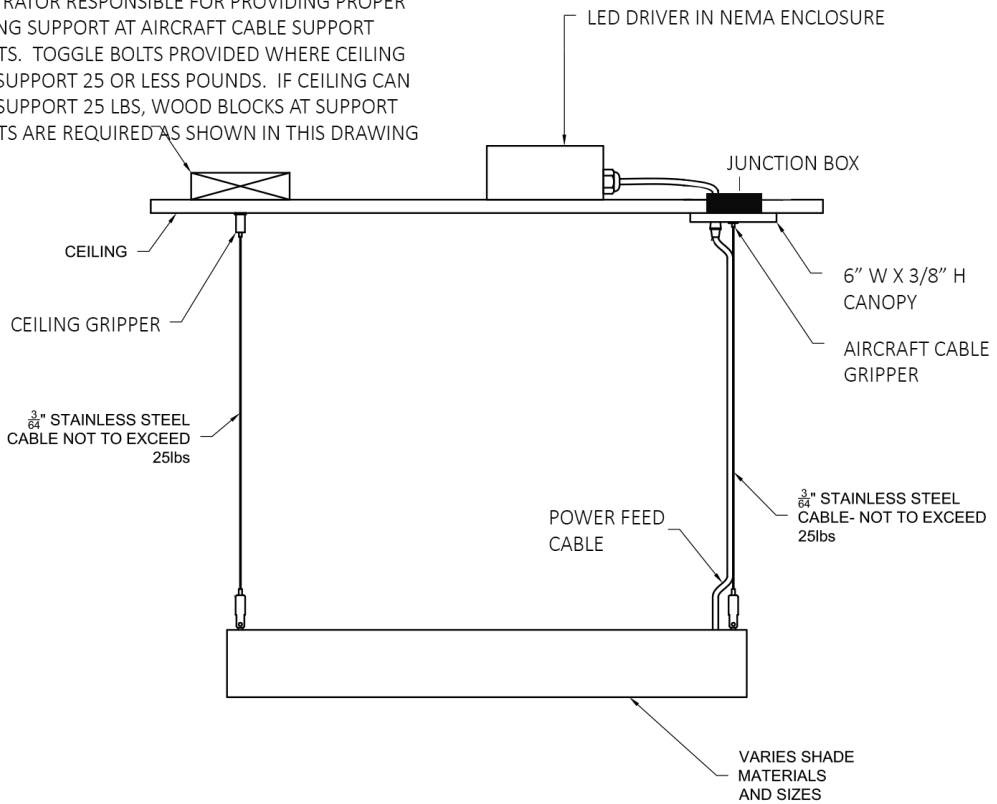

CONTRATOR RESPONSIBLE FOR PROVIDING PROPER CEILING SUPPORT AT AIRCRAFT CABLE SUPPORT POINTS. TOGGLE BOLTS PROVIDED WHERE CEILING CAN SUPPORT 25 OR LESS POUNDS. IF CEILING CAN NOT SUPPORT 25 LBS, WOOD BLOCKS AT SUPPORT POINTS ARE REQUIRED AS SHOWN IN THIS DRAWING

VS-RM-CBL