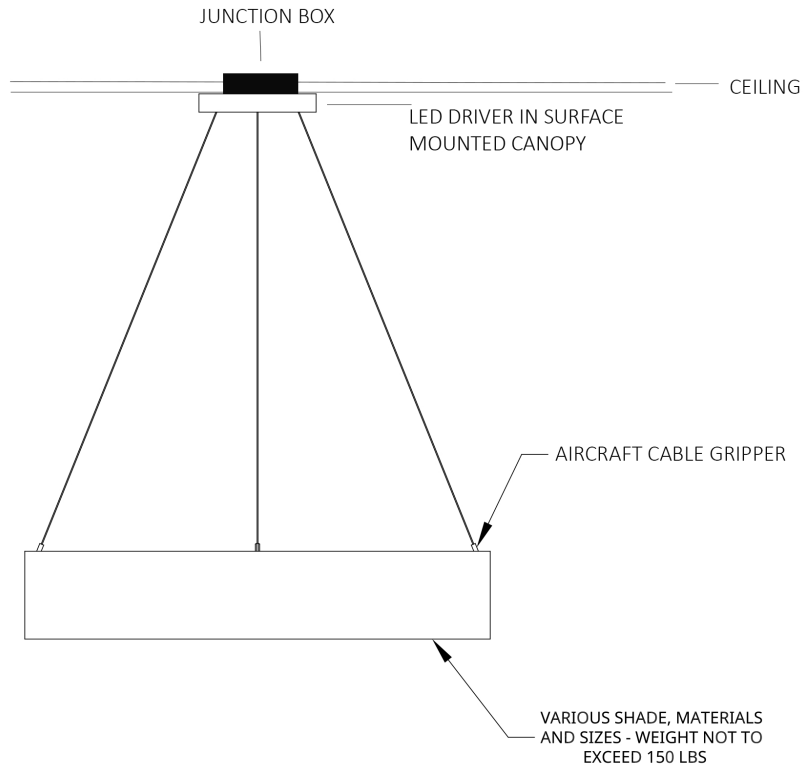

CS-CSF-CBL