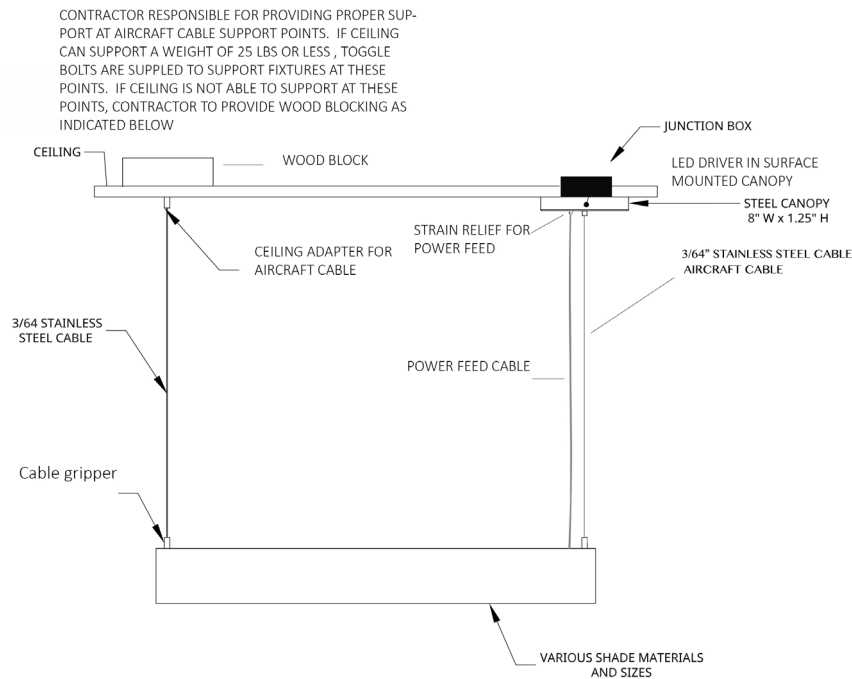

## VS-CSF-CBL

CONTRATOR RESPONSIBLE FOR PROVIDING PROPER CEILING SUPPORT AT AIRCRAFT CABLE SUPPORT POINTS. TOGGLE BOLTS PROVIDED WHERE CEILING CAN SUPPORT 25 OR LESS POUNDS. IF CEILING CAN NOT SUPPORT 25 LBS, WOOD BLOCKS AT SUPPORT POINTS ARE REQUIRED AS SHOWN IN THIS DRAWING