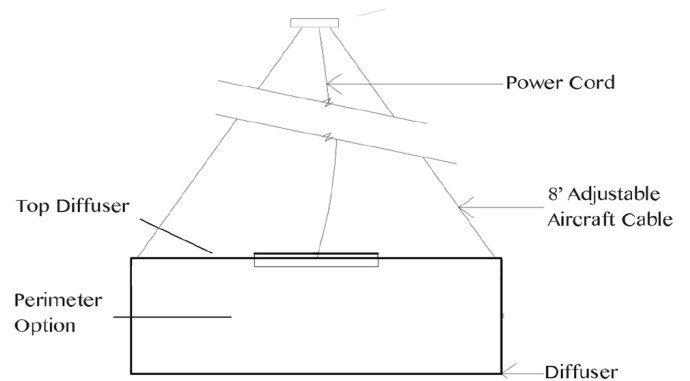

Sizes:

Size A: 24" W x 8" H
Size B: 30" W x 10" H
Size C: 36" W x 8" H
Size D: 42" W x 10" H
Size E: 60" W x 10" H
Size F: 44" W x 10" H

Finishes:

BN: Brushed nickel canopy and mounting hardware

Perimeter Options:

DP: Digital print overlay
WV: Wood veneer overlay
CA: Colored Acrylic
WA: White acrylic perimeter

Mounting Options and Driver Location:

CS-CSF-CBL: Mounts directly to canopy with aircraft cables pitched to canopy. Drivers in canopy

STM-CS-CSF-CBL: Mounts directly to canopy with aircraft cables pitched to canopy. Stem and aircraft cables supported. Required on size E. Drivers in canopy

VS-CSF-CBL: Aircraft cables pitched vertically and supported by ceiling. Drivers located in canopy.

VS-RM: Aircraft cables pitched vertically and supported by ceiling. Drivers located remotely in NEMA enclosure above ceiling.

Illumination:

Delivered lumens with white acrylic @ 4000K

Size A: LPPD1: Delivered lumens 5970
Size B: LPPD1X2: Delivered lumens 11787
Size C: LPPD1X2: Delivered lumens 11787
Size D: LPPD1X2: Delivered lumens 11787
Size E: LPPD3x2: Delivered lumens 11787

Drivers:

Universal 120-277 V input, 0-10 V dimming

Component replacement:

Field replaceable

Electronic Warranty:

Extended Electronic manufacturer's 5 year limited

Certification:

UL listed indoor

CS-CSF-CBL