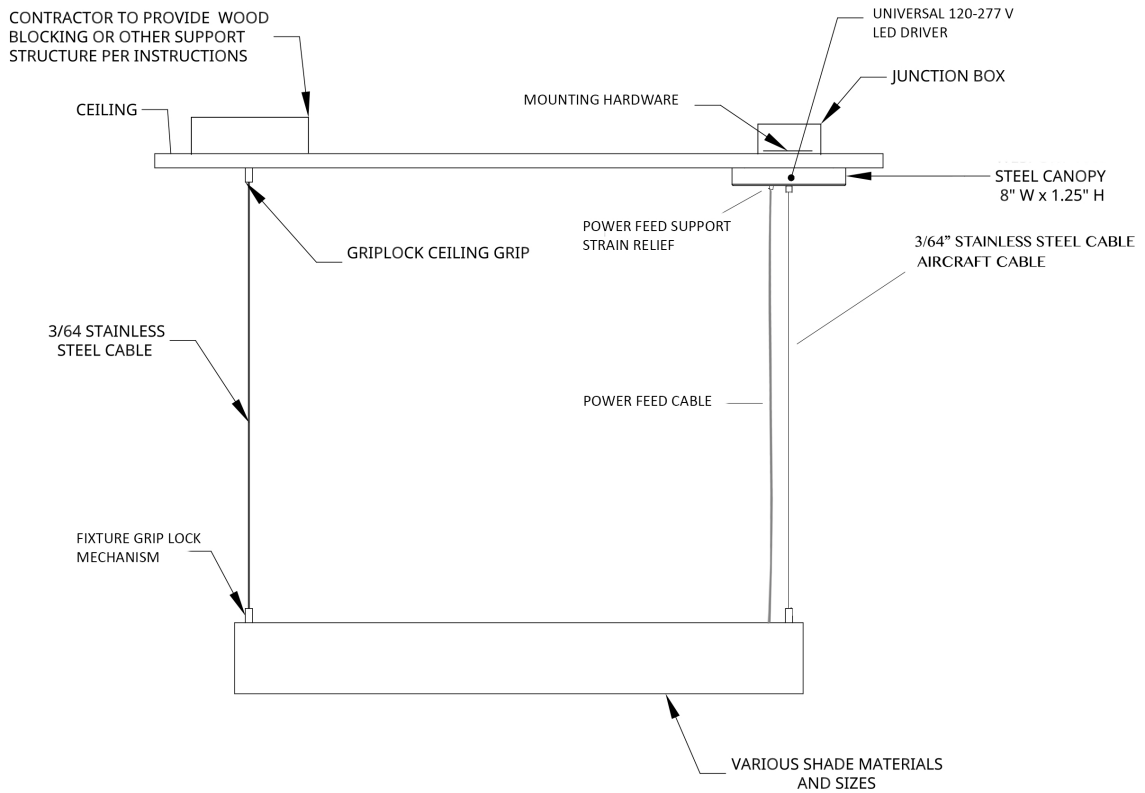

VS-CSF-CBL