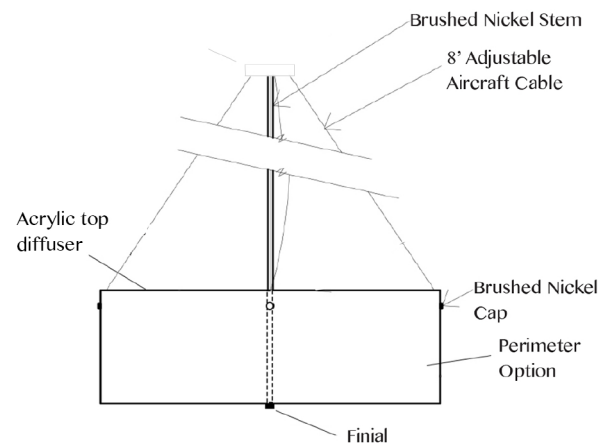

STM-CS-CSF-CBL