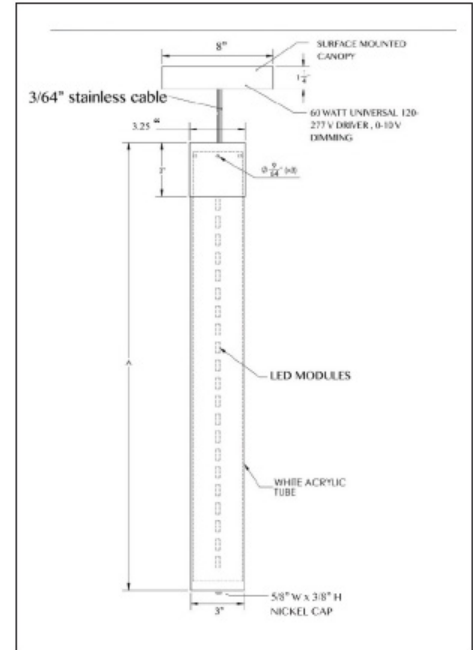

SPECIFICATIONS

1. **SIZES:** 3 1/4" Wide. 15, 26, 48 and 62" lengths
2. **CONSTRUCTION:** Acrylic tube mounted to rigid metal cover and suspended to Canopy. LED driver is mounted in canopy or can be remote mounted in enclosure. Optional bottom cap available. Cover and canopy finished in durable powder coated finish.
3. **DIFFUSERS:** Precision cut acrylic lens eliminates any LED pixelation and provides smooth symmetric distribution.
4. **MOUNTING CONFIGURATIONS:** Standard configuration is provided with (1) 96' griplock cable and power cable to mount to canopy. For longer lengths, please consult factory.
5. **DRIVERS:** LED drivers are 120-277V and 0-10V dimming. Drivers are direct mounted in the canopy or optional remote mounted (RM) driver in enclosure.
6. **LED:** LED's are mounted to metal surface to maximize heat dissipation. Available in 3000, 3500 or 4000K. Standard 80CRI, 90CRI optional.
7. **ILLUMINATION:**
   15": 959 lumens at 10W
   26": 1,917 lumens at 18W
   48": 3,374 lumens at 32W
   62": 4,575 lumens at 42W
   For other outputs and configurations, please consult factory
8. **FINISHES:** Powder coated finish applied to housing and canopies. Available in a variety of powder coated finishes.
9. **FABRICATION:** Fabricated and assembled in the US.
10. **LISTINGS:** UL listed for dry or damp indoor locations.
11. **WARRANTY:** 5 year limited warranty on LED and electronic parts. Consult terms and conditions for full details.

RENDERINGS AND DIMENSIONS

RAD-A NO BOTTOM CAP