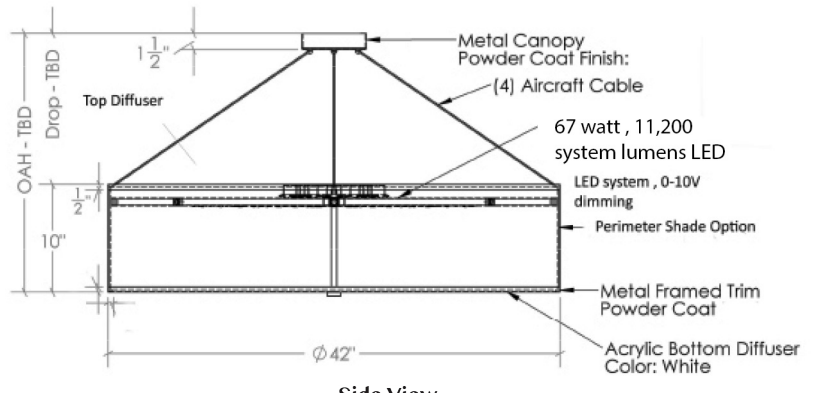

Fabric Perimeters
FBLW, FBAT, FBBL

ORDER KEY

Model	Size	Outer Perimeter	LED system	Color Temp	Wattage
Abbey	1A	Laura White	LPPD1X2-1600	3000	67
	1B	Ana Tan	LPPD1X2-1600	3500	67
	1C	Belgian Linen	LPPD1-X3-2300	4000	96