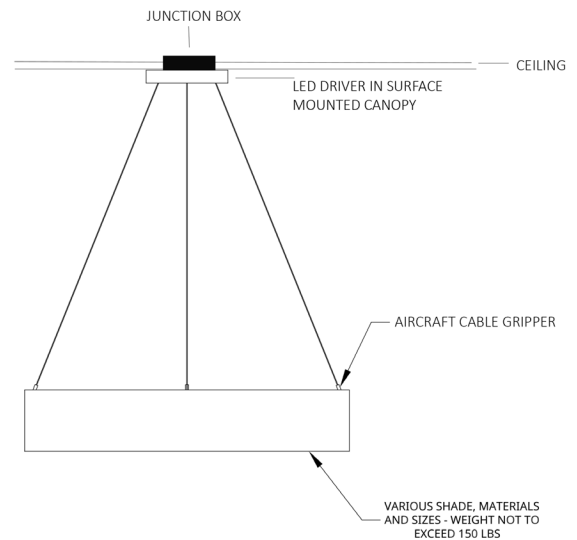

CLOUD

Description:

Formed steel pendant with 1/2" bottom return with direct down illumination, suspended with aircraft cables pitched to a center canopy.

Sizes:

CLD-24: 24" W x 6" H

CLD-30: 30" W x 6" H

CLD-36: 36" W x 6" H

Delivered lumens in gloss white 4000k

CLD-24-LPPD1, 33 watts ,2767 lumens

CLD-30-LPPD1x2 67 watts 5627 lumens

CLD-36 LPPD1X2 67 watts 5627 lumens

Mounting Options:

CS-CSF-CBL: Cables run diagonally to center mounted canopy

Finishes:

Available in any one of the standard finishes below or in any specified RAL

Top Diffuser:

Powder coated aluminum

Bottom Diffuser:

White acrylic

Driver Location:

In surface mounted 8.5W x 1.25" H canopy

Power Feed:

10 feet of white power feed cord

Supports:

(3) 8 ft 3/64" stainless steel aircraft cables

Hardware finish:

Satin nickel canopy and aircraft grip locking mechanisms

Fabrication:

Cloud is fabricated in the U.S.

Certification:

UL listed LED indoor

Component replacement:

Field replaceable

Warranty:

Electronic manufacturer's 5 year extended limited

IES files

Available on request

CS-CSF-CBL